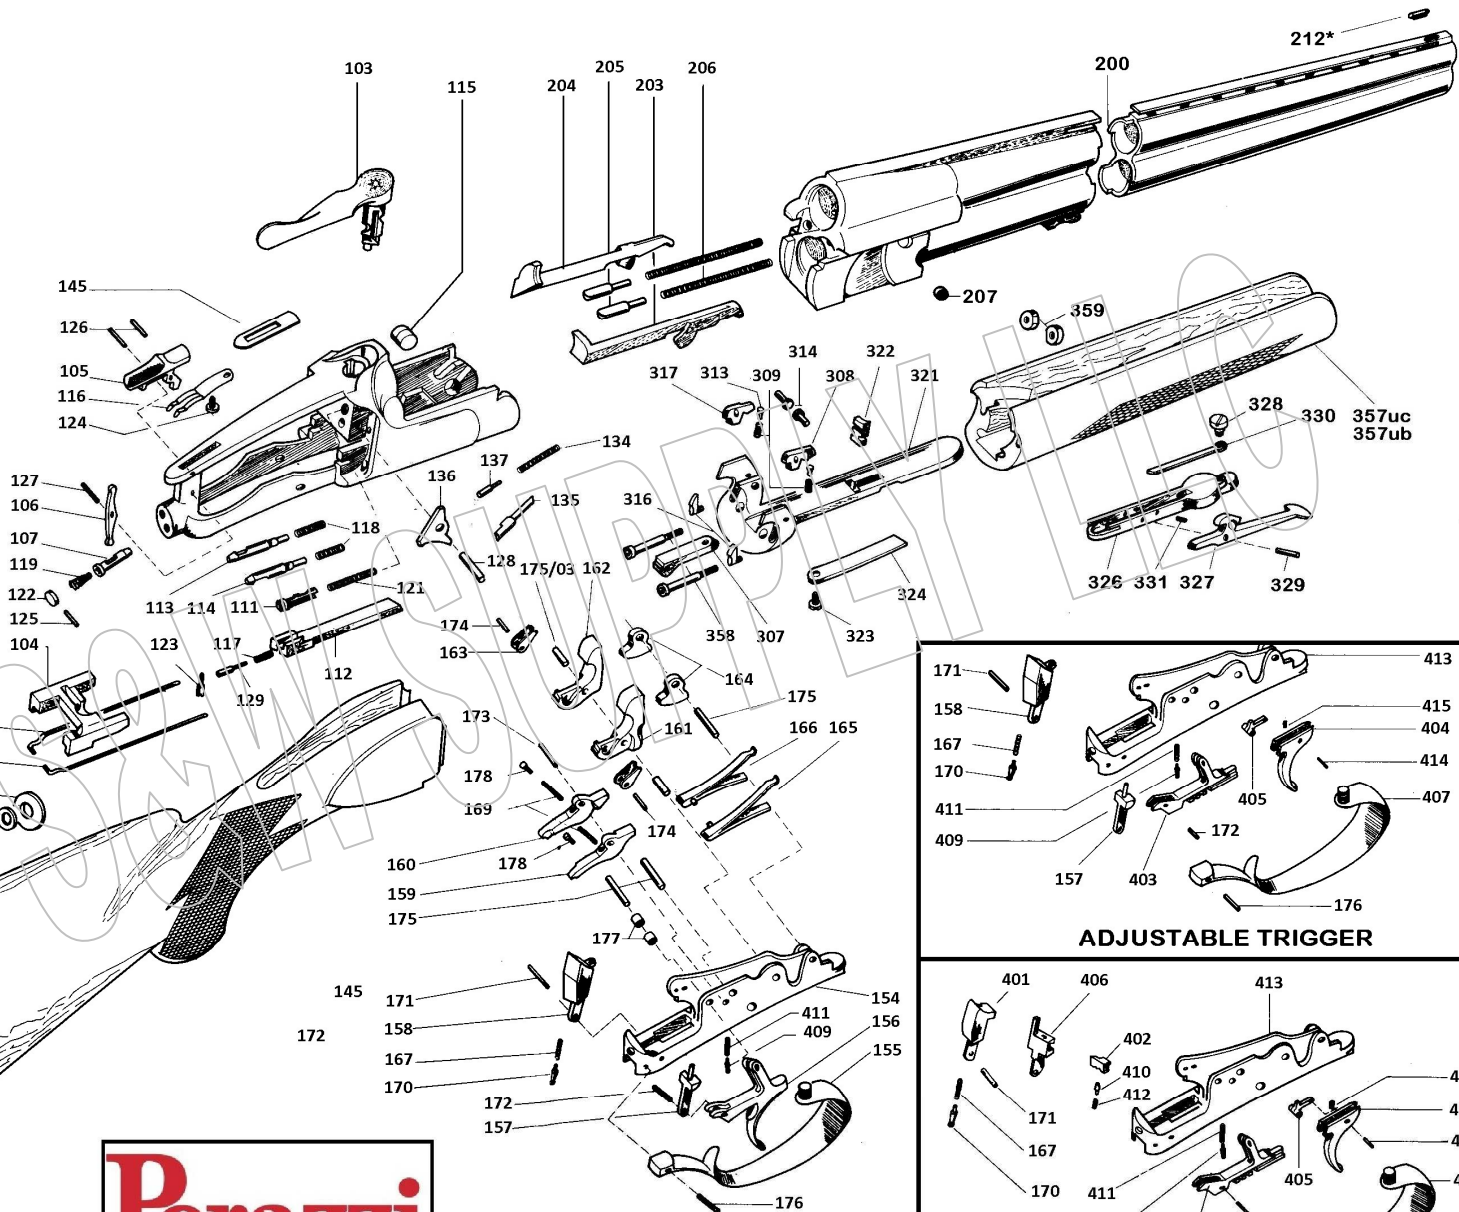

MIRAGE-MX3-MX4-MX8-MX1-MX2-GAM88-DB81-SC3-SCO

Perazzi
 S&W Supply Company
perazzi@swsupply.com