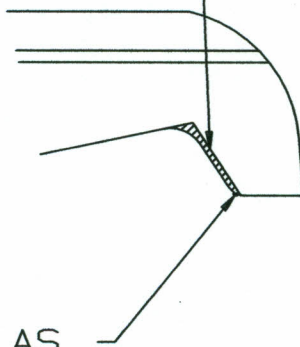

DRWG: CUST
5-1-2012
KJS

"NEW STYLE"
COCKING LOBE
WITH MECHANICAL LIFT

REDRESS (FILE) AT APPX. SAME
ANGLE TO RESHAPE CORNER

STARTS AS SHARP
CORNER & WILL WEAR AS
A RADIUS

OLD STYLE COCKING
LOBE, SPRING LIFT