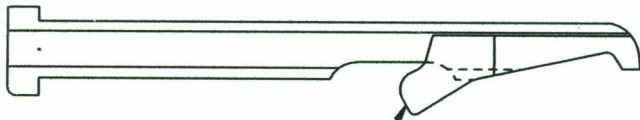

DRWG: CUST
5-1-2012
KJS

"NEW STYLE"
COCKING LOBE
WITH MECHANICAL LIFT

REDRESS (FILE) AT APPX. SAME
ANGLE TO RESHAPE CORNER

STARTS AS SHARP
CORNER & WILL WEAR AS
A RADIUS

OLD STYLE COCKING
LOBE, SPRING LIFT