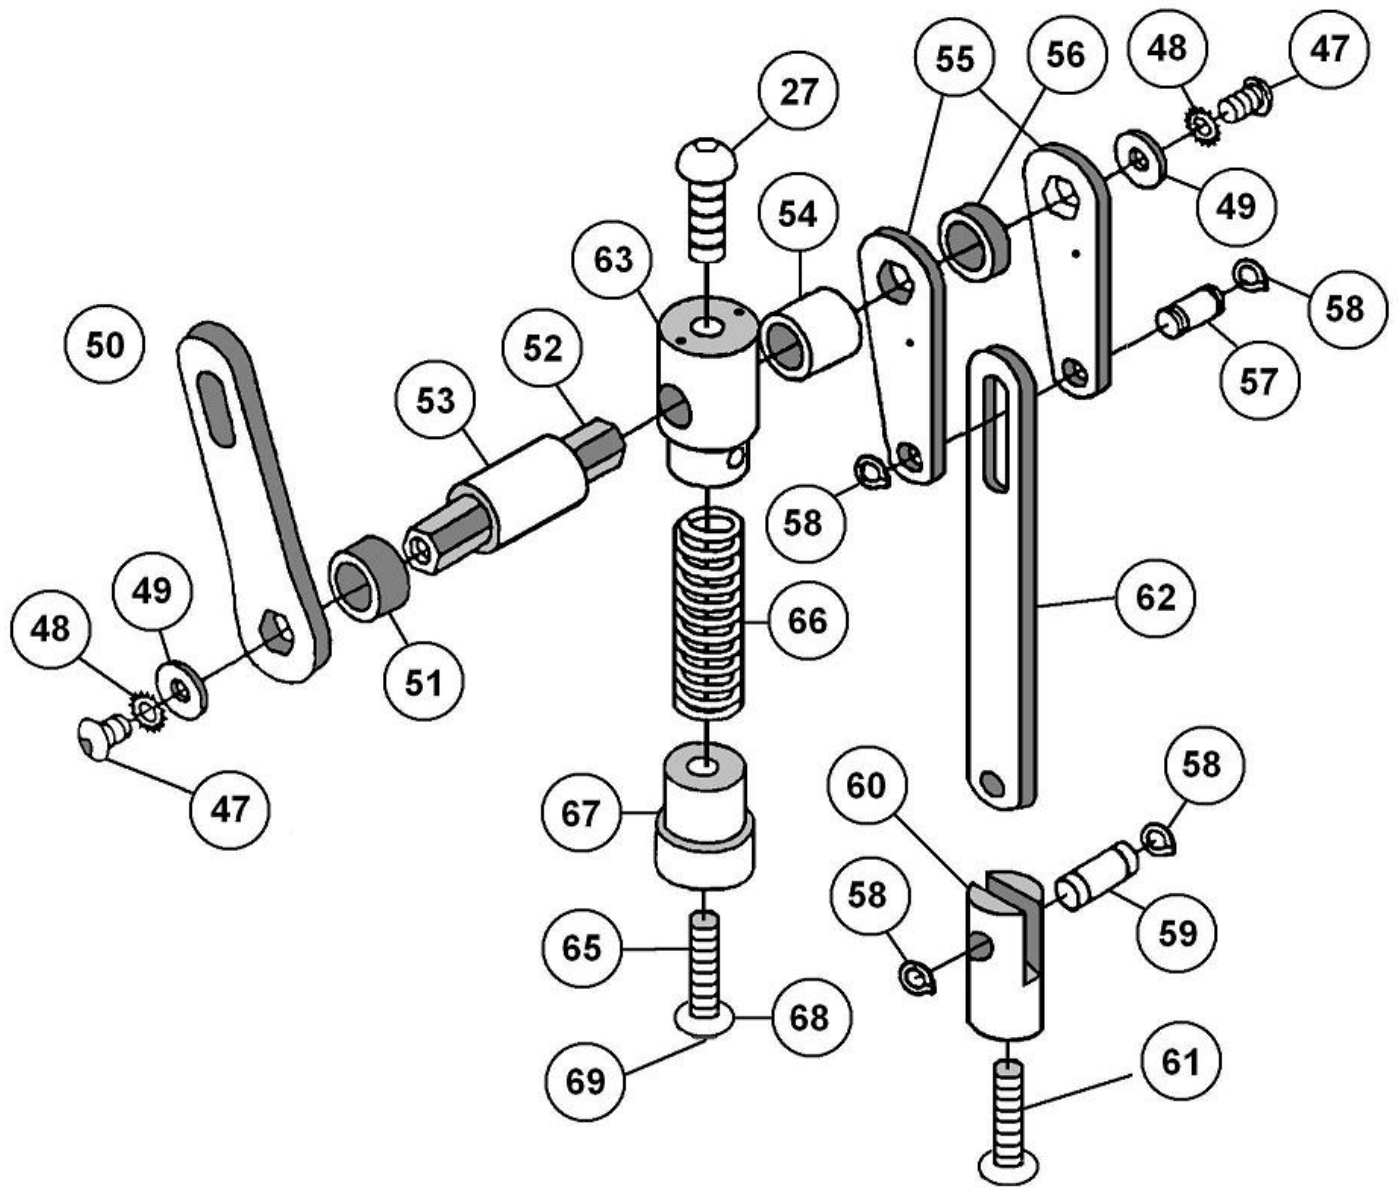

## UPPER ACTUATING LINK SCHEMATIC & PARTS LISTING

Platinum 800+ #	DESCRIPTION	PART NUMBER	PRICE
27	Socket Head Cap Screw	PLUS190400	\$1.75
47	Button Head Cap Screw	DUOM190800	\$1.05
48	#10 Star Washer	DUOM250500	\$0.35
49	Machined Flat Washer	SIZE291600	\$1.05
50	Upper Actuating Arm	SIZE290100	\$14.95
51	Medium Hex Shaft Spacer - hardened	CONV2905b0	\$4.50
52	Hex Shaft	CONV290300	\$9.95
53	Hex Shaft Sleeve - hardened	SIZE290400	\$4.50
54	Hex Shaft Spacer, large - hardened	SIZE2905a0	\$4.75
55	Lower Actuating Arm	SIZE290200	\$8.95
56	Hex Spacer, small - hardened	SIZE2905c0	\$4.75
57	Lower Actuating Link Pin	SIZE290800	\$4.25
58	Snap Ring	DUOM290300	\$1.05
59	Lower Actuating Pin	DUOM290500	\$5.95
60	Lower Actuating Post	SIZE290600	\$12.50
61	Socket Head Cap Screw 1/4-28x1	PLUS290600	\$1.05
62	Lower Actuating Link	SIZE290700	\$14.95
63	Finish Knockout Adapter	SIZE130100	\$18.95
64	Set Screw, 10-32x3/16	DUOM210900	\$1.05
65	Finish Knockout Shaft	SIZE130500	\$9.95
66	Final Knockout Spring	DUOM130200	\$9.75
67	Final Knockout Housing - 12 ga	DUOM130400	\$14.95
68	Final Knockout Button - 12 ga	SIZE130512	\$4.50
69	Flathead Screw, 10-32x1/2	SIZE600101	\$1.05

*Prices subject to change without prior notice*

**SEE REVERSE SIDE FOR SCHEMATIC**

**S&W Supply Company, Inc.**

5308 Timberline Trail • Rapid City SD 57702 • ☎ (605) 341-4412 Phone/Fax/Answering Machine

✉ [whiz@swwsupply.com](mailto:whiz@swwsupply.com)