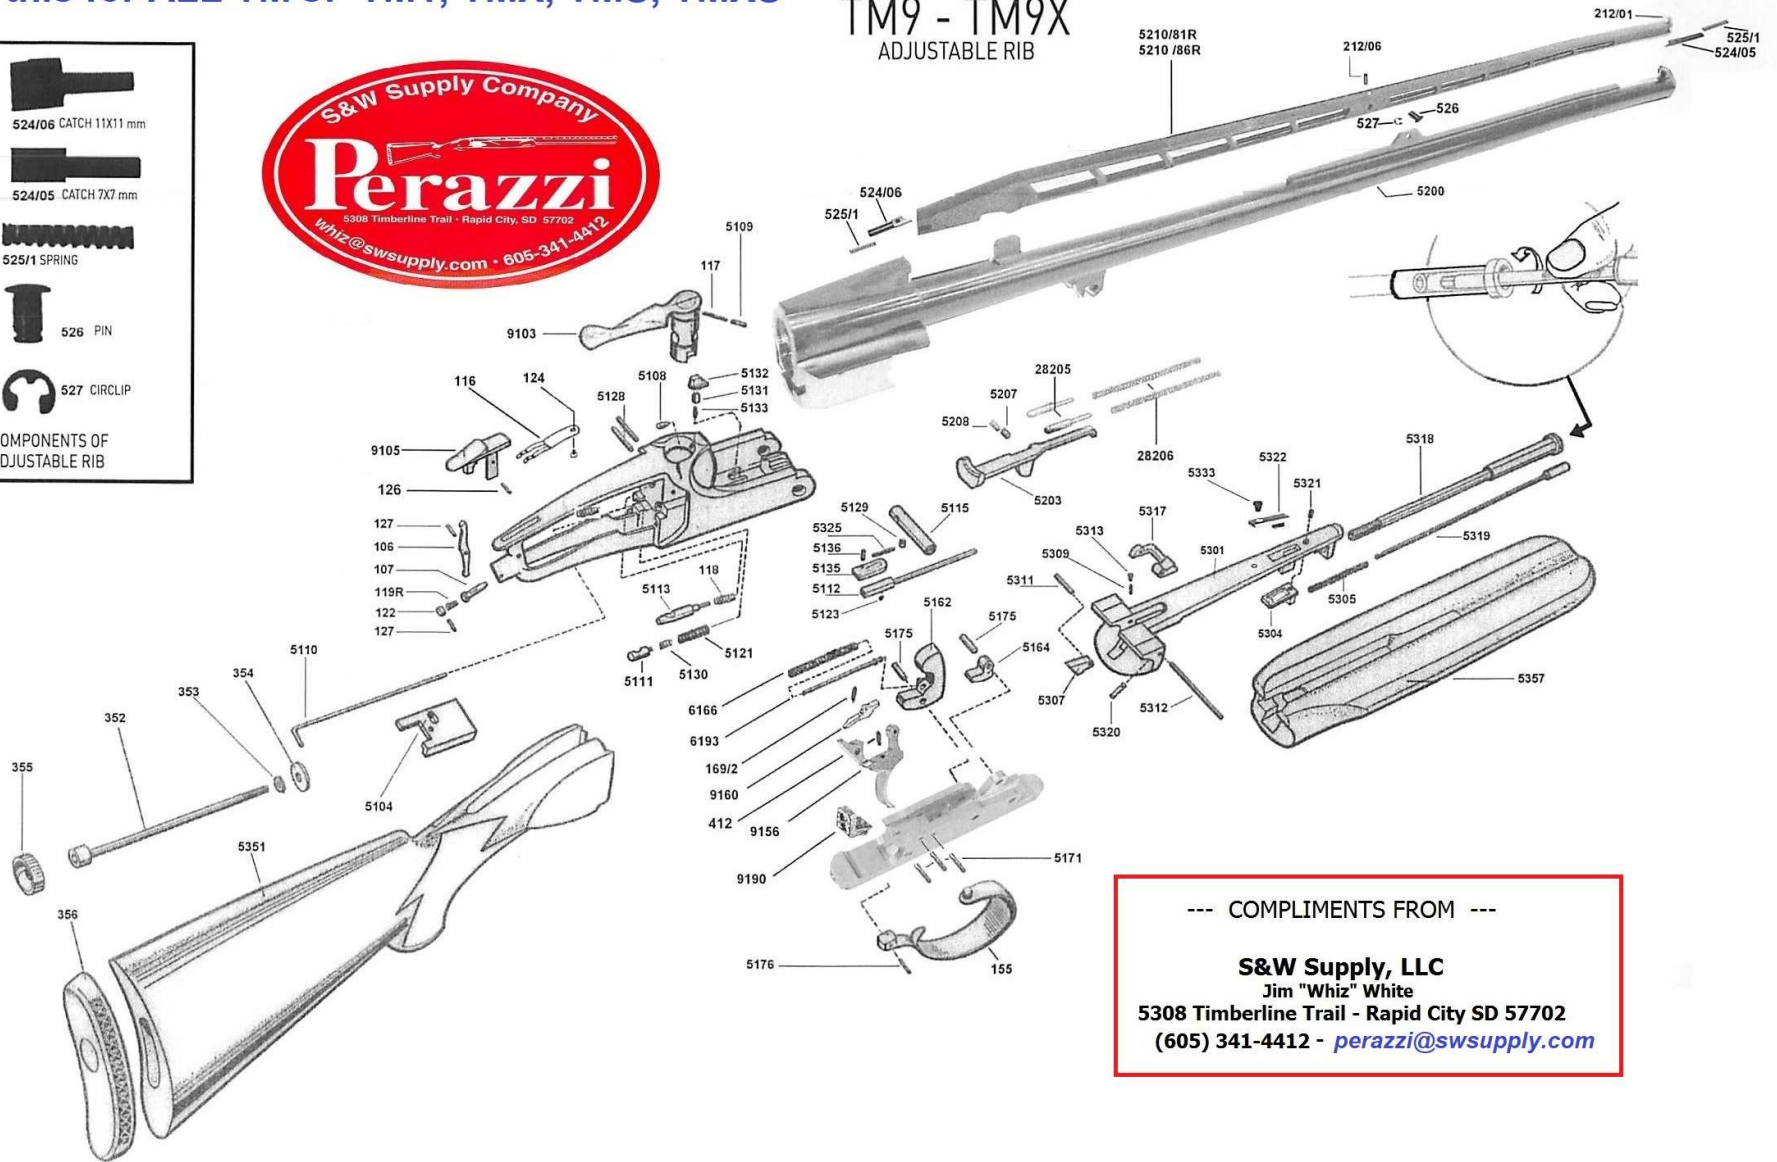

Use this for ALL TM's: TM1, TMX, TMS, TMXS

TM9 - TM9X  
ADJUSTABLE RIB

--- COMPLIMENTS FROM ---

**S&W Supply, LLC**  
Jim "Whiz" White  
5308 Timberline Trail - Rapid City SD 57702  
(605) 341-4412 - [perazzi@swwsupply.com](mailto:perazzi@swwsupply.com)