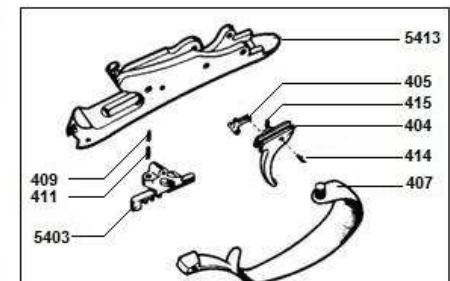

# TM1 - TMX

Compliments from: Jim White  
S&W Supply Company  
5308 Timberline Trail - Rapid City SD 57702-1804  
Voice & Fax: (605) 341-4412 - Email: whiz@swwsupply.com  
Website: www.swsupply.com

**Adjustable Trigger**