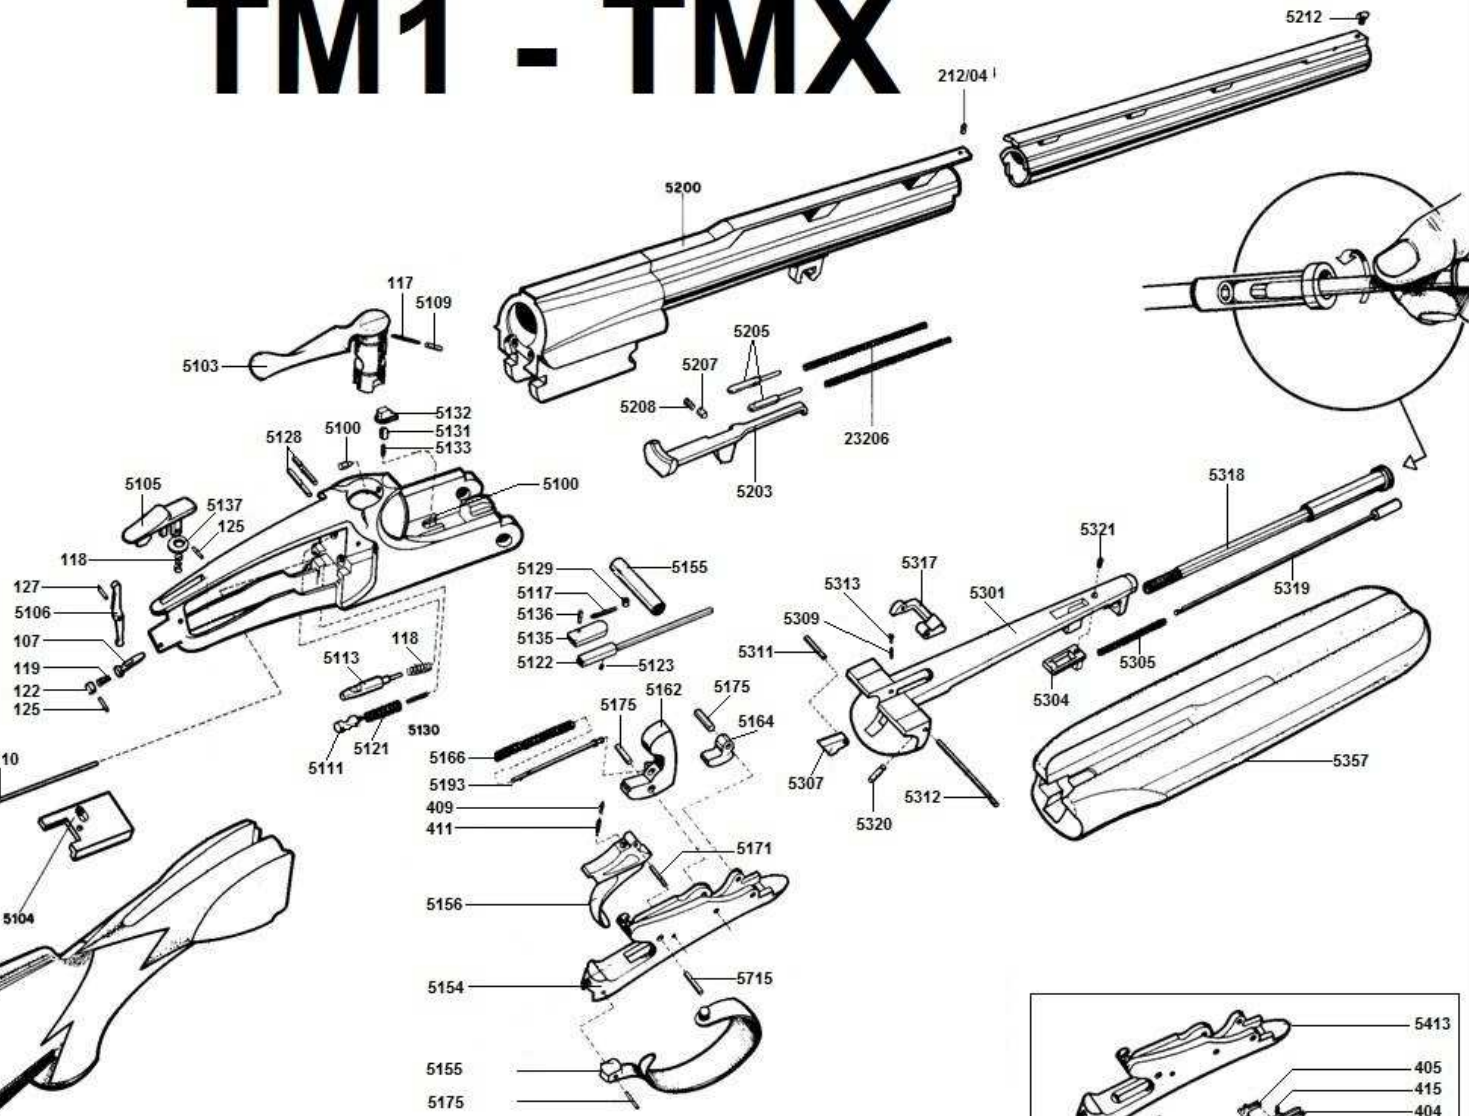

# TM1 - TMX

Compliments from: Jim White  
S&W Supply Company  
5308 Timberline Trail - Rapid City SD 57702-1804  
Voice & Fax: (605) 341-4412 - Email: whiz@swwsupply.com  
Website: www.swsupply.com

**Adjustable Trigger**