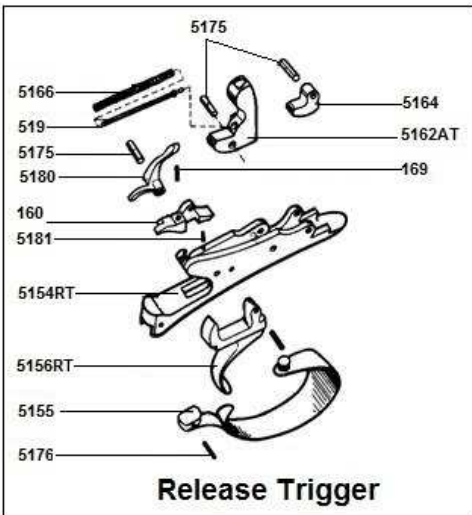

# TM1 - TMX

Compliments from: Jim White  
S&W Supply Company  
5308 Timberline Trail - Rapid City SD 57702-1804  
Voice & Fax: (605) 341-4412 - Email: whiz@swwsupply.com  
Website: www.swsupply.com

**Adjustable Trigger**